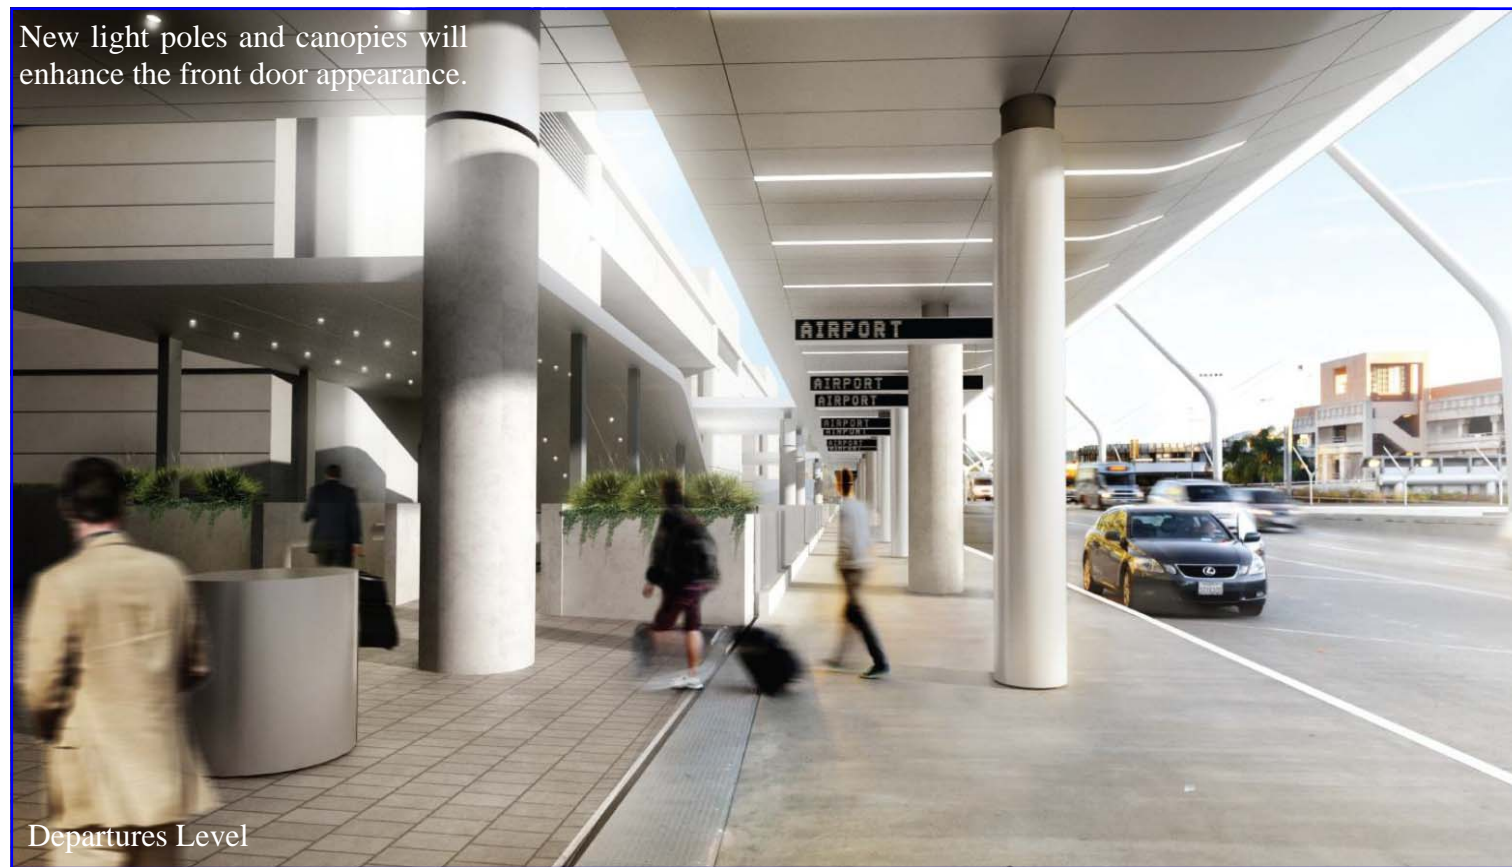

Each of these renderings depict the final look of the TBIT Arrivals and Departures levels upon completion of the New Face of the CTA project.

Departures Level

New light poles and canopies will enhance the front door appearance.

Departures Level

Site furnishings are intended to “lighten up” this area and make it a more pleasant space to wait for shuttle busses and passenger pick-up.

Arrivals Level

Arrivals Level