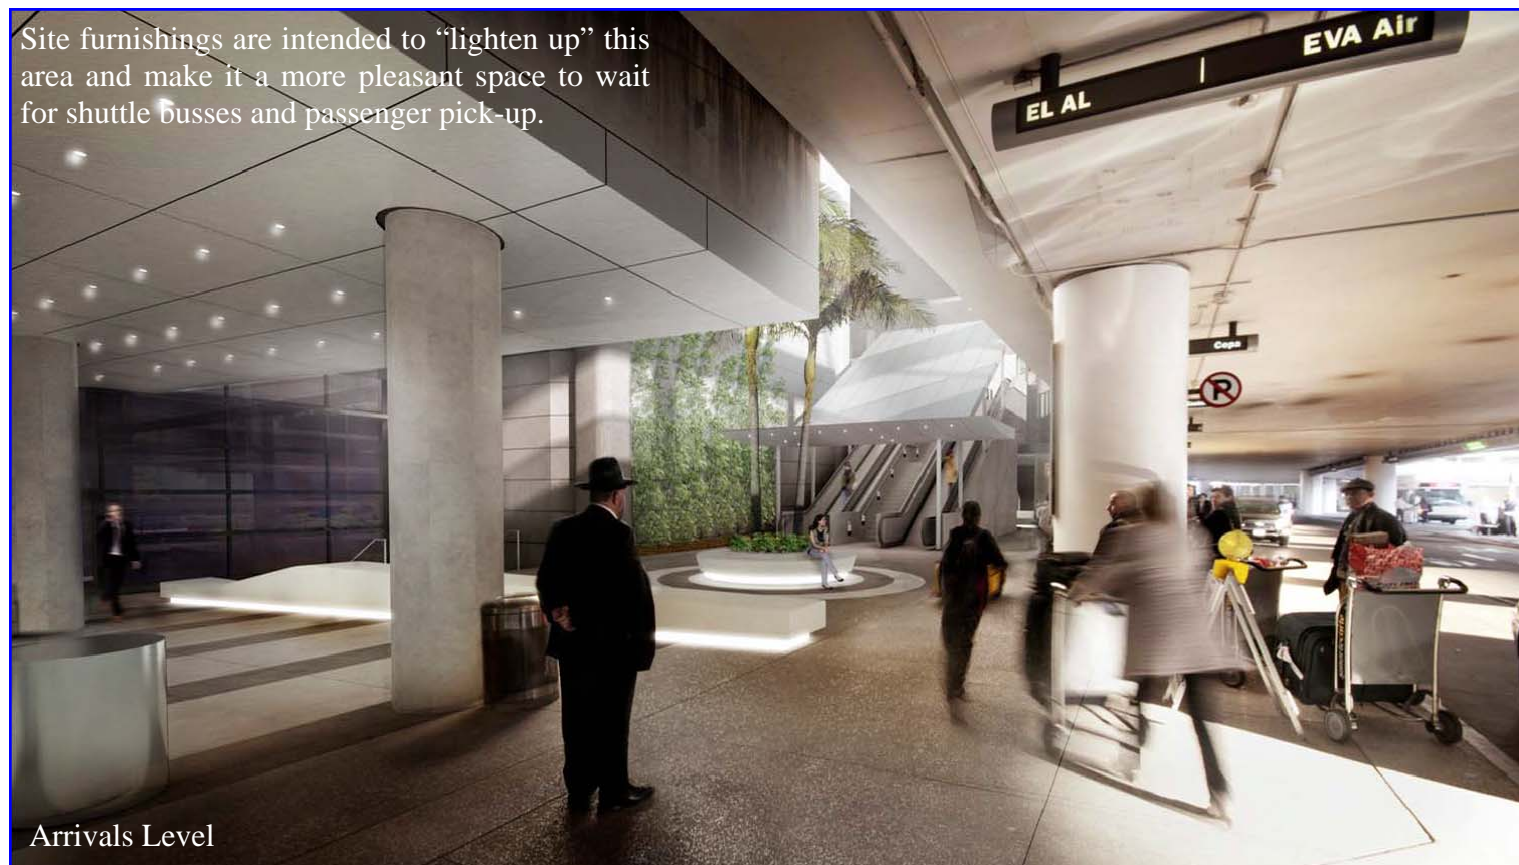

Each of these renderings depict the final look of the TBIT Arrivals and Departures levels upon completion of the New Face of the CTA project.

Departures Level

New light poles and canopies will enhance the front door appearance.

Departures Level

Site furnishings are intended to “lighten up” this area and make it a more pleasant space to wait for shuttle busses and passenger pick-up.

Arrivals Level

Arrivals Level