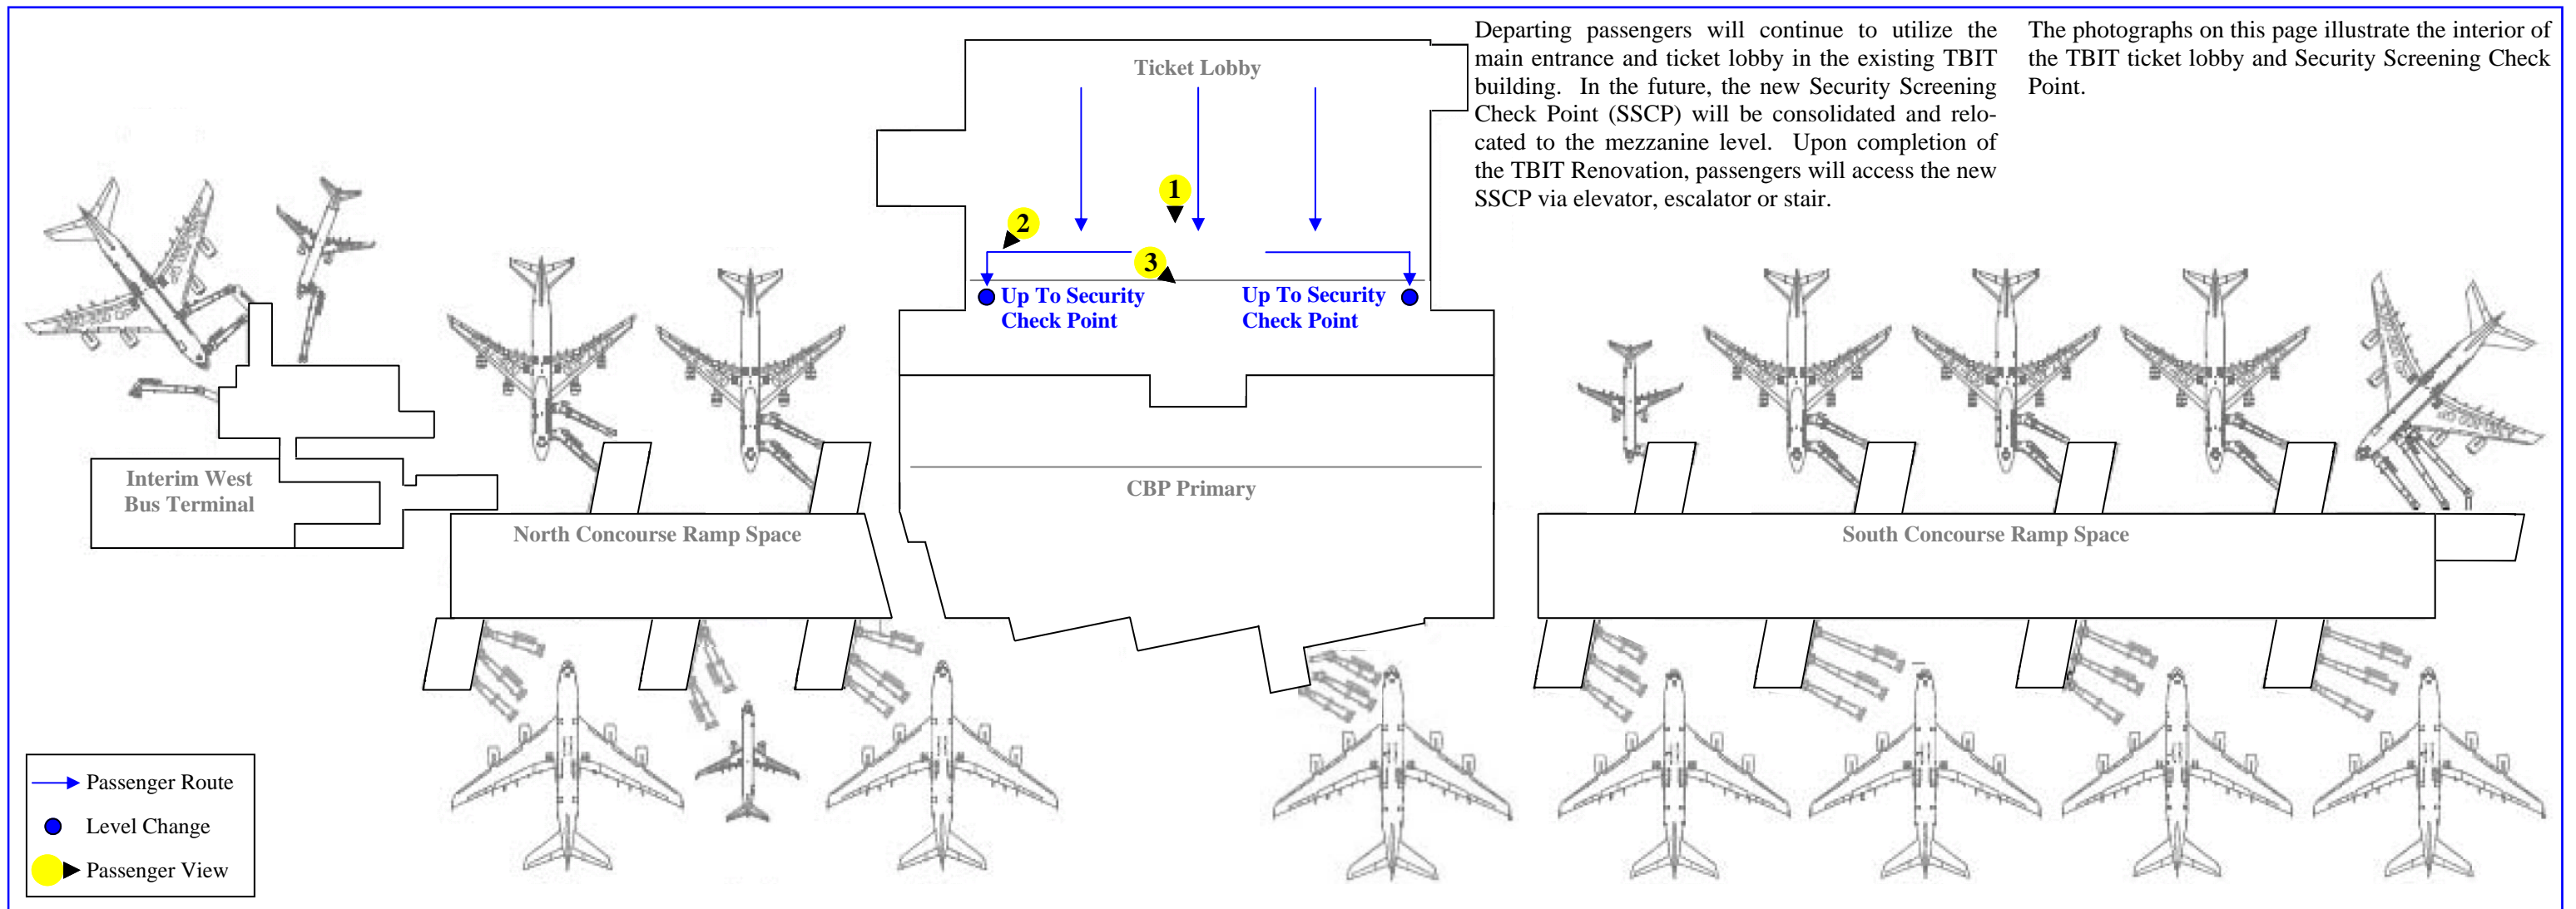

Passenger Departure Experience Level 3 - Ticket Lobby

Departing passengers will continue to utilize the main entrance and ticket lobby in the existing TBIT building. In the future, the new Security Screening Check Point (SSCP) will be consolidated and relocated to the mezzanine level. Upon completion of the TBIT Renovation, passengers will access the new SSCP via elevator, escalator or stair.

The photographs on this page illustrate the interior of the TBIT ticket lobby and Security Screening Check Point.

Passenger Departure Experience Level 4 - Departures